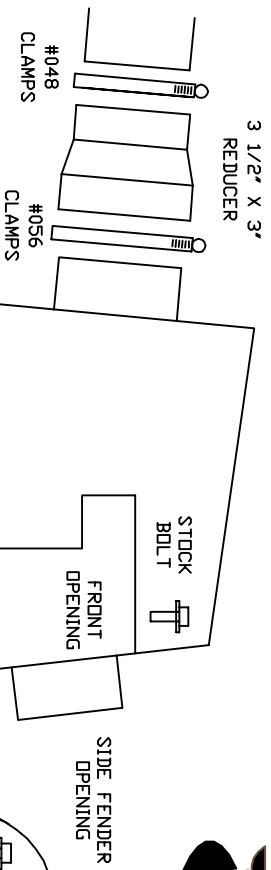

VOLANT AIR INTAKE SYSTEMS
 PART NO.: 19640150
 INSTALLATION INSTRUCTIONS
 WWW.VOLANT.COM
 TECH SUPPDRT: (909) 476-7225

19640150 PARTS LIST					
1	FILTER BOX	1	3 1/2" X 3" REDUCER	3	ND. 10 LOCK WASHERS
1	FILTER BOX LID	3	10/32" X 5/8" BOLTS	3	ND. 10 WASHERS
1	VOLANT AIR FLOW DUCT	1	1/4"-20 BOLT	1	1/2" X 20' BREATHER HOSE
1	RAM FILTER W/CLAMP	2	1/4" WASHERS	4	1/4"-20 TRUSS HEAD SCREWS
3	#048 CLAMPS	2	1/4" LOCK WASHERS	4	1/4" RUBBER WASHERS
1	#056 CLAMPS	1	1/4" NUT	2	4 MM SS SCREWS
1	3" X 3" SLEEVE	1	VOLANT BRACKET	1	VOLANT SENSOR GASKET

SIDE VIEW

TOP VIEW